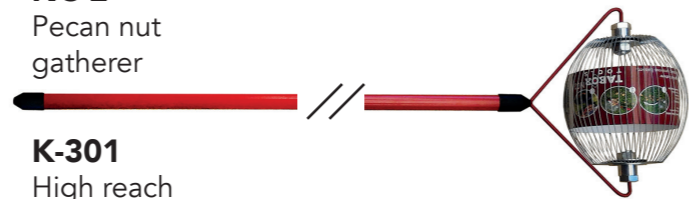

K-11
Picker with
short blades

K-77
Flowers Picker
Thick blade
stainless steel

K-101
Fruit puller head

NC-2
Pecan nut
gatherer

K-301
High reach
fruit picker

SAWS

TTS-23
6" Folding
professional saw

TTS-24
7" Folding
professional saw