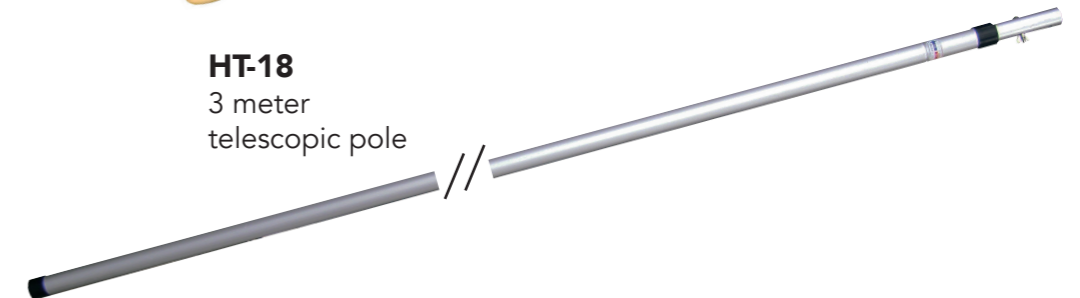

LOPPERS

W-20
20" Professional
Lopper
Aluminium handles

W-30
30" Professional
Lopper
Aluminium handles

GG-11
30" Double power
Lopper

GG-12
30" Double power
anvil Lopper

GL-16
28" Lopper

GL-18
20" Lopper

W-200
Anvil professional lopper
Aluminium handles 100 cm